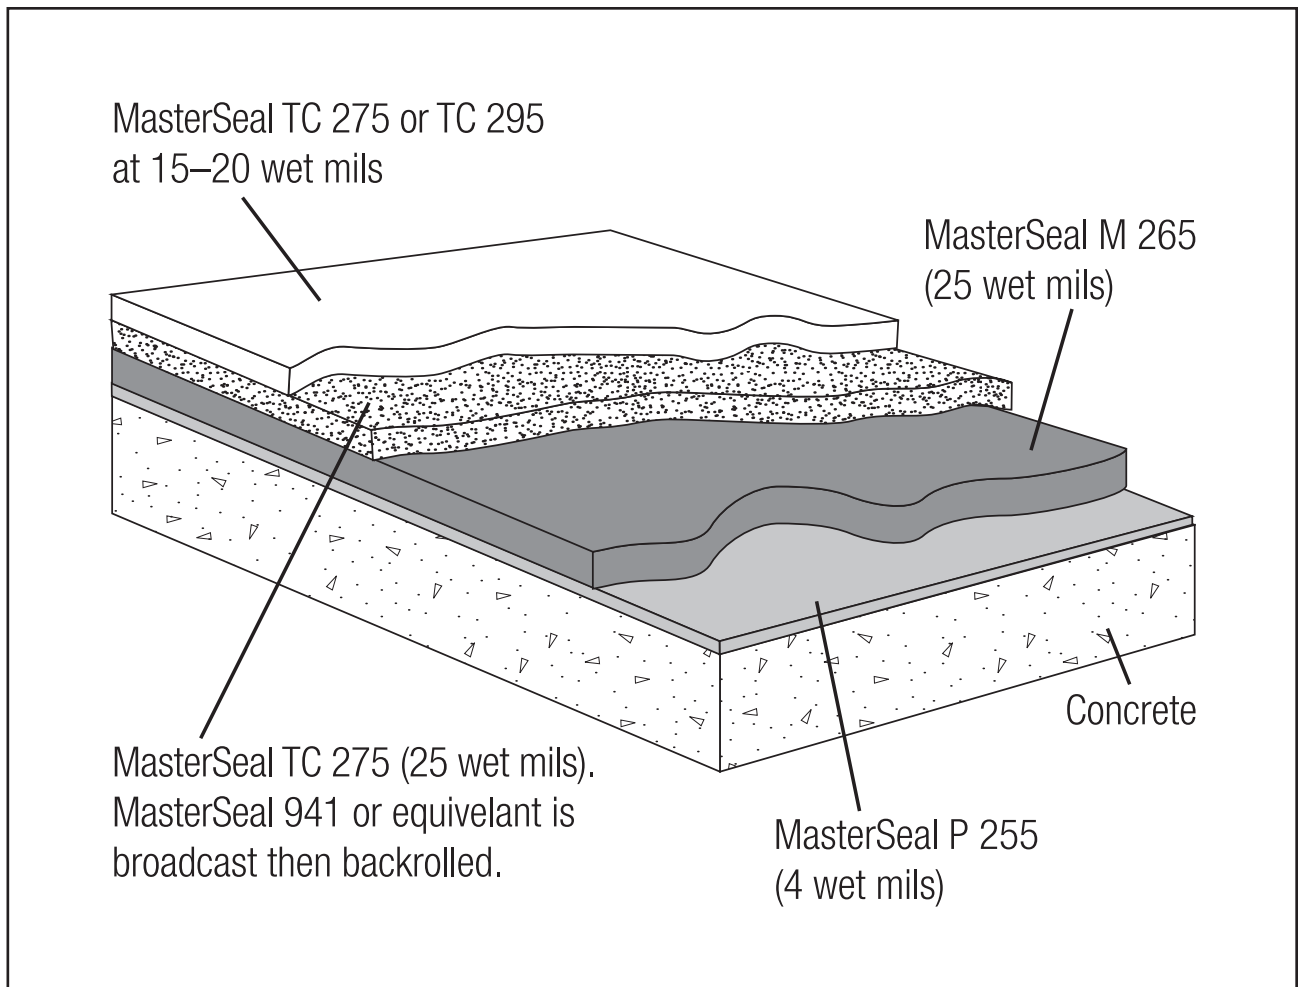

We create chemistry

Technical Detail Drawing

Extra Heavy-Duty Traffic System

BASF Corporation
Construction Systems
889 Valley Park Drive
Shakopee, MN 55379 USA

master-builders-solutions.basf.us
Customer Service 1(800)433.9517
Technical Service 1(800)243.6739